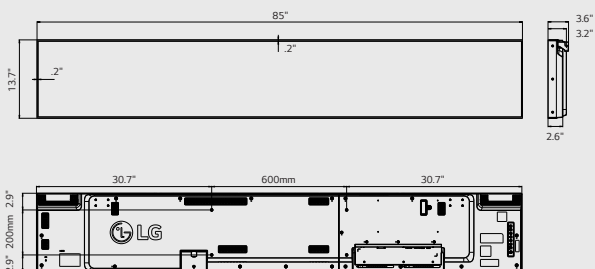

Dimension (unit : mm)

86"

85" x 13.7" x 3.2" / 45.2lbs

Connectivity

- ① AUDIO IN/OUT
- ② DP OUT
- ③ DP IN
- ④ DVI-D IN
- ⑤ HDMI IN
- ⑥ USB
- ⑦ SD Card
- ⑧ LAN IN
- ⑨ LAN OUT
- ⑩ PIXEL SENSOR
- ⑪ IR & LIGHT SENSOR
- ⑫ RS-232C IN
- ⑬ RS-232C OUT