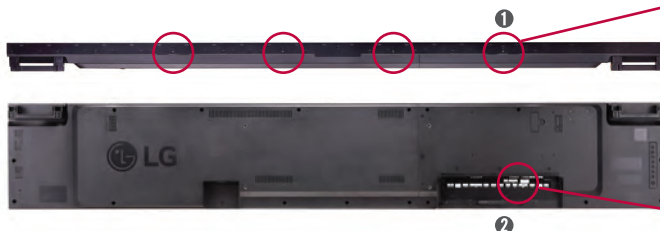

Ultra Stretch Signage 86BH5C

Screen Size
86"

86BH5C

- Brightness : 500cd/m²
- Bezel : 4.4mm (Left/Right), 5.9mm (Top/Bottom)
- Depth : 81.7mm
- Interface : HDMI, DP, RJ45, IR, USB2.0, USB3.0, Daisy-Chain (DP Out, RS232C In/Out, RJ45)

This product supports lateral tiling for 1x4 or 4x1 installations (landscape or portrait), and up to a 4x4 installation with a daisy chain configuration.

LAN Daisy Chain

The LAN daisy chain allows you to control and monitor devices, distribute content, and even update firmware.

Easy Installation

Side Bracket / Classified Port

This product supports side brackets for buried installations. The classified in/out port prevents errors when connecting a daisy chain.

① Mounting hole for side bracket