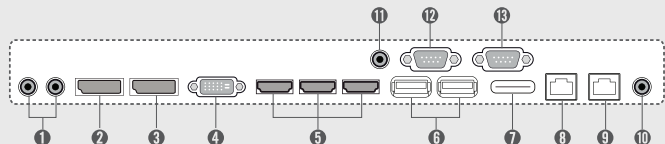

This product supports lateral tiling for 1x4 or 4x1 installations (landscape or portrait), and up to a 4x4 installation with a daisy chain configuration.

LAN Daisy Chain

The LAN daisy chain allows you to control and monitor devices, distribute content, and even update firmware.

Easy Installation

Side Bracket / Classified Port

This product supports side brackets for buried installations. The classified in/out port prevents errors when connecting a daisy chain.

① Mounting hole for side bracket

Dimension (unit : mm)

86"

85" x 13.7" x 3.2" / 45.2lbs

Connectivity

- ① AUDIO IN/OUT
- ② DP OUT
- ③ DP IN
- ④ DVI-D IN
- ⑤ HDMI IN
- ⑥ USB
- ⑦ SD Card
- ⑧ LAN IN
- ⑨ LAN OUT
- ⑩ PIXEL SENSOR
- ⑪ IR & LIGHT SENSOR
- ⑫ RS-232C IN
- ⑬ RS-232C OUT